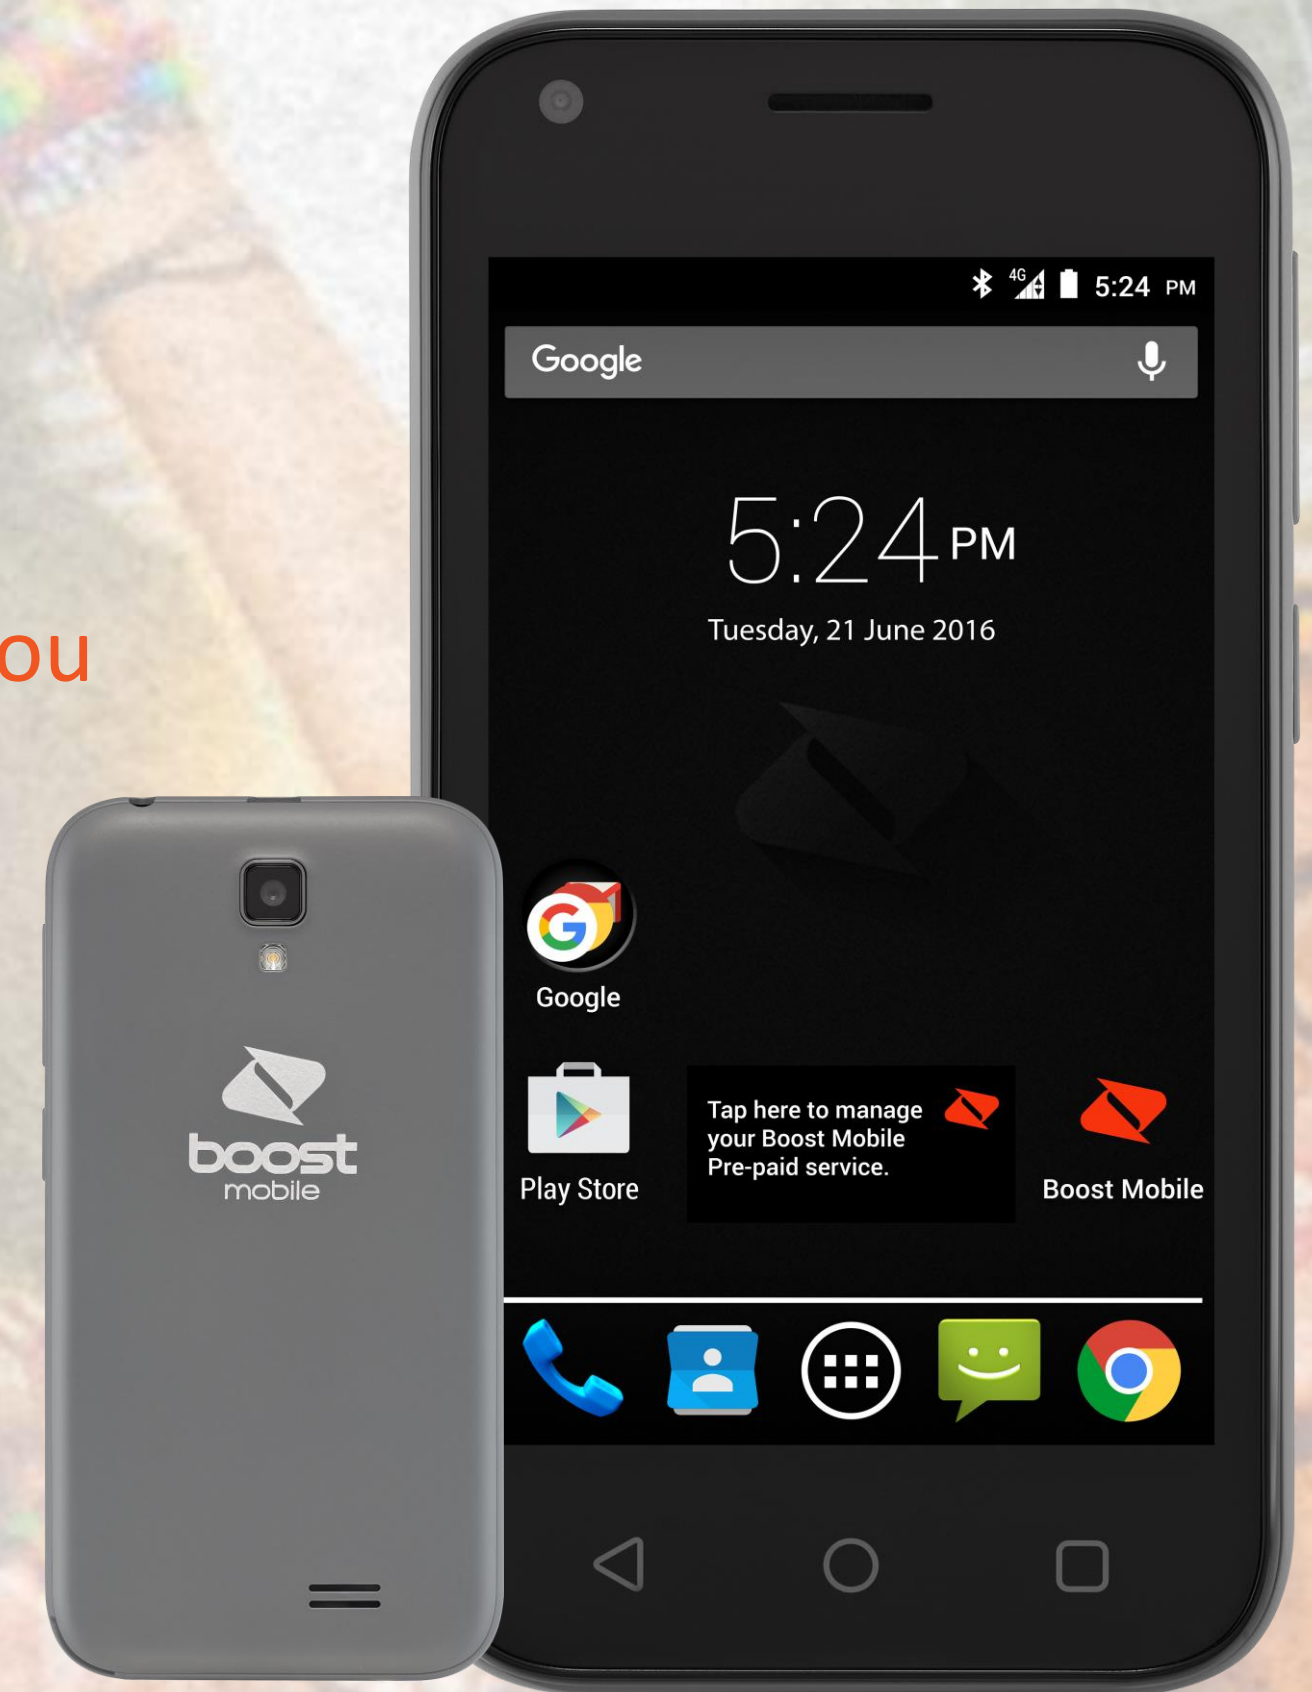

# Boost Zume 5 (ZTE B112)

Fun and stylish, the Boost Zume 5 brings you awesome functionality at a killer price. Get 4G compatibility and a big 5MP camera, plus a 2MP front facing camera allows you to get your dog filter on for all those selfies! And a big 8GB of memory (expandable) leaves you loads of room for pics and tunes.

## Key Features

1. 4G device
2. 4" WVGA Screen
3. 5MP Camera Rear, 2MP Front
4. 1.0 GHz Quad Core Processor
5. 8GB Onboard Memory, expandable up to 32GB

RRP  
\$59

## Additional Features

1. **Enjoy multimedia on the go** - Capture your favourite moments with a 5 mega-pixel camera. Listen to your music with an integrated MP3 player and watch movies on the 4" WVGA Screen.
2. **Powered by Android with access to Google Play Store**, with 8GB internal memory and supporting 32GB expandable memory, the B112 gives you plenty of room to play.

## Specifications

- Android 6.0
- Network: 4G:700/1800/2100/2600MHz; 3G: 850/2100MHz
- GSM/EDGE:900/1800MHz
- Dimensions: 125 x 64.6 x 10.8mm
- Weight: 127g
- Screen: 4.0" WVGA (480x800)
- Memory: 8GB Onboard, expandable to 32GB
- Battery 1600 mAh
- Talktime: 3G up to 7.5 Hours
- Standby time: up to 290 Hours
- SIM Type: Micro