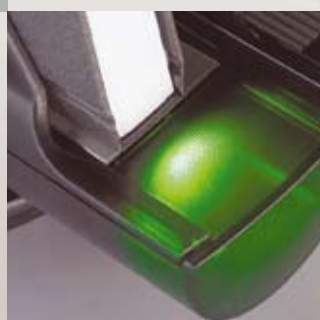

Do you
Unibind?

XU138

Resin SteelBinding

 Unibind®

XU138

Performance - minimum usage

- The XU138 can bind up to 8 documents at once
- Binds documents up to 340 pages
- Perfect for home use
- Economical
- Safe

Quality

- Perfect binding quality
- Super-strong, permanent bond
- Edit documents quickly and easily

Reliability

- Always ready to use
- No warm-up time
- Maintenance-free

Easy to use

- Your work is done in 3 seconds - the XU138 does the rest
- User-friendly
- Fully automatic